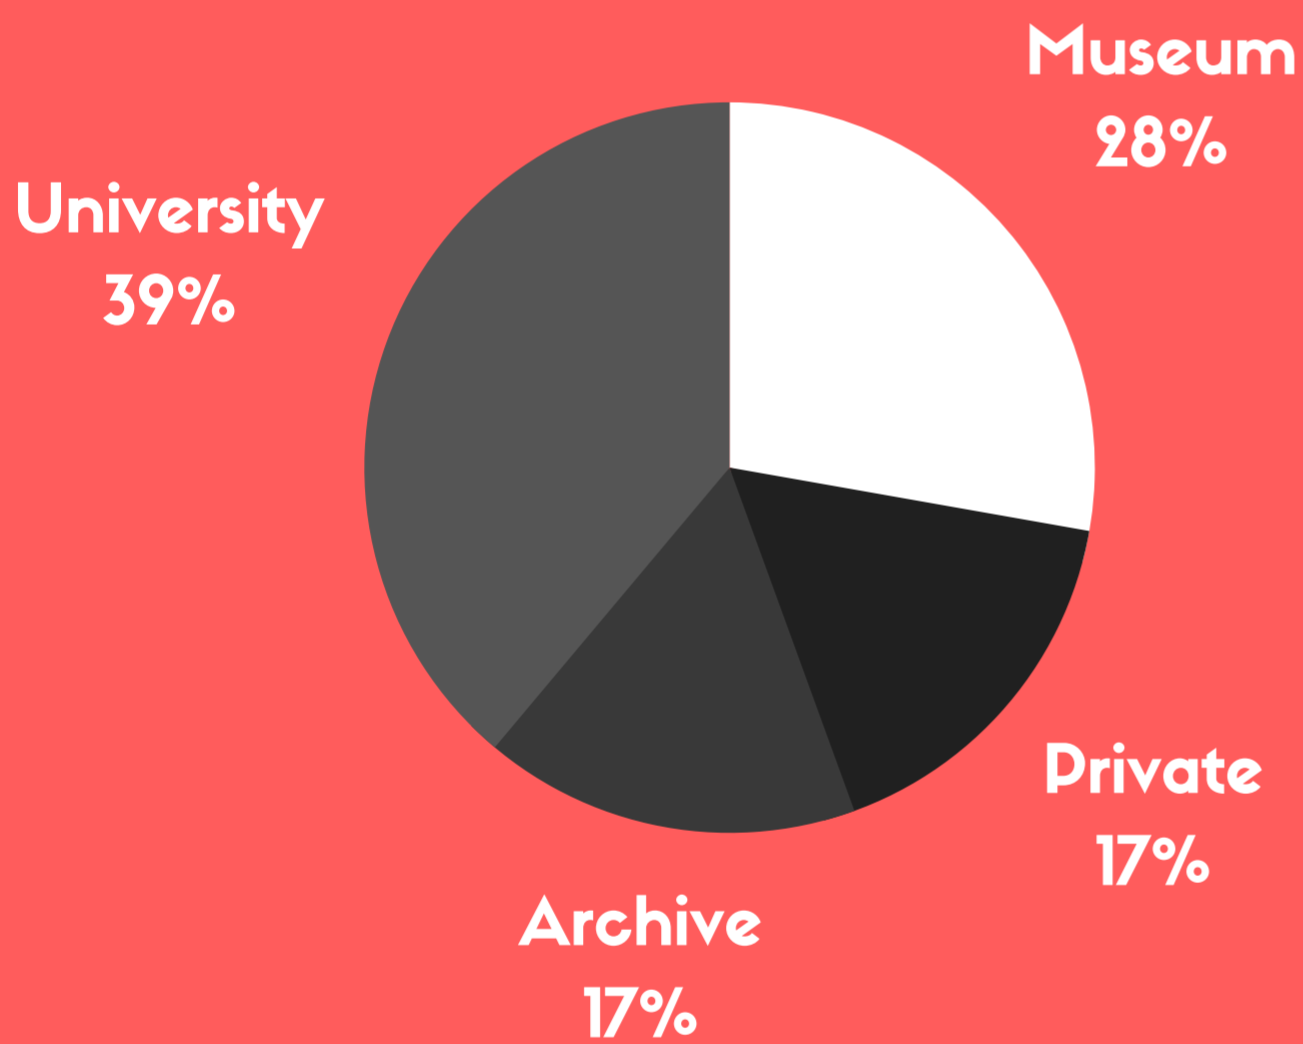

S@IMA 2017

17 participants

Altogether participants have almost 200 years of experience !

ROLE WITHIN INSTITUTION :

1/4th of the participants are senior managers and decision makers

TYPES OF INSTITUTIONS :

WE CARE FOR 3.4 MILLION RECORDS AND 1090 LINEAR METERS OF ARCHIVES, CULTURAL MEMORIES AND SOCIETAL RECORDS