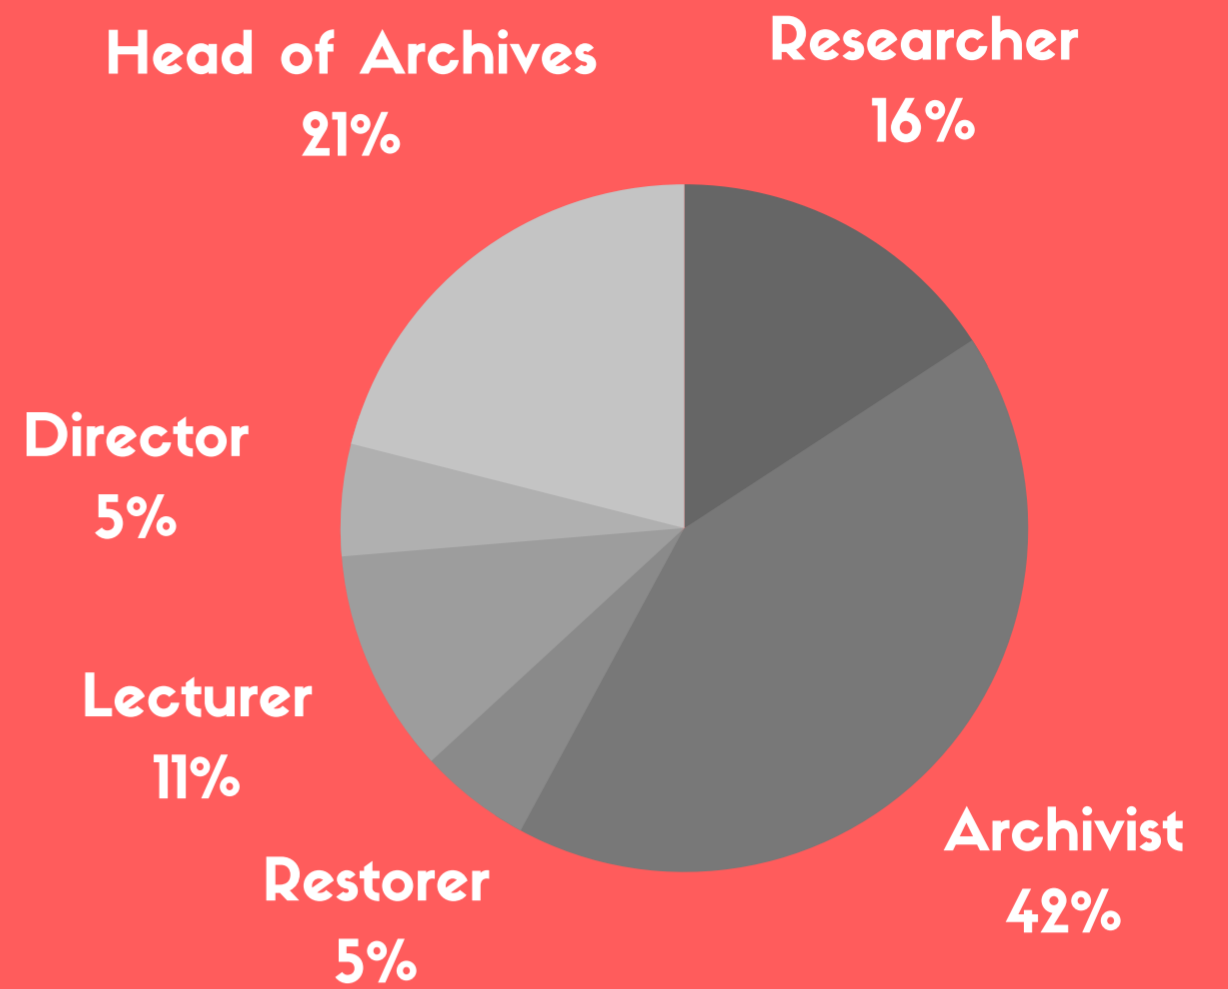

S@IMA 2017

17 participants

Altogether participants have almost 200 years of experience !

ROLE WITHIN INSTITUTION :

1/4th of the participants are senior managers and decision makers

TYPES OF INSTITUTIONS :

WE CARE FOR 3.4 MILLION RECORDS AND 1090 LINEAR METERS OF ARCHIVES, CULTURAL MEMORIES AND SOCIETAL RECORDS